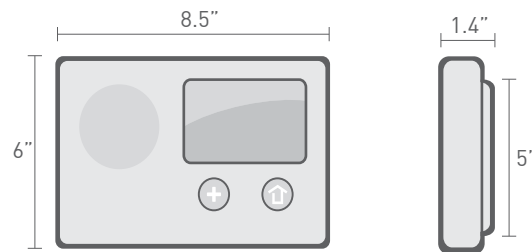

TOUCH SCREEN DIMENSIONS: 3.75" X 2.25"

ELECTRICAL

VOLTAGE

Panel Input 14VDC @ 1.7 A Max
AC Adapter In 100-240 VAC~50/60 Hz @ 68 mA Max

RECHARGEABLE BACKUP BATTERY

2000 mA @ 7.2V Ni-MH battery pack (included)
2400 mA @ 7.2 Ni-MH battery pack (optional)

ALARM SOUNDER

85decibel at 10ft

WHEN ORDERING

2GIG-CNTRL2-345 Control Panel
2GIG-GSM2-345 Internal GSM Radio
2GIG-ANT1-345 Internal antenna

801-221-9162
2gig.com